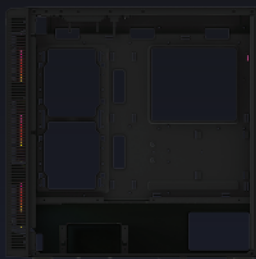

USB Type-C

USB 3.0

- ATX midi-tower PC case without PSU
- Transparent side panel made of tempered glass
- ARGB lighting controlled by a dedicated button and remote control
- Preinstalled PWM + ARGB controller
- Includes four 120 mm ARGB illuminated fans with PWM support
- Supports a maximum of 12 120 mm fans or five 140 mm fans
- Three magnetic dust filters (top, front and side panel), a detachable dust filter in the bottom
- Water-cooling ready - supported radiators: front 120/140/240/280/360 mm, top 120/140/240/280/360 mm, back 120 mm

TECHNICAL DATA

Case type:	Midi Tower
Materials:	Tempered Glass (left side panel), 0.7 mm SPCC steel, ABS, Metal mesh
M/B support:	Mini-ITX, Micro-ATX, ATX
PSU support:	ATX, 175 mm maximum length (bottom installation)
VGA support:	420 mm maximum length
CPU cooler support:	160 mm maximum height
Liquid cooling support:	Yes
Drive bays:	3x 3.5", 2x 2.5"
Expansion slots:	7
Front panel I/O:	1x USB Type-C, 1x USB 3.0, 1x USB 2.0, HD Audio
Illumination:	ARGB (included ARGB & PWM hub controller with RF remote)
Supported fans:	12 pieces
Installed fans:	4 pieces
Special features:	removable front panel, removable magnetic dust filter, PSU chamber
Dimensions (LxWxH):	486 x 205 x 474 mm
Weight:	8000 g
Color:	Black
EAN:	5949161381397