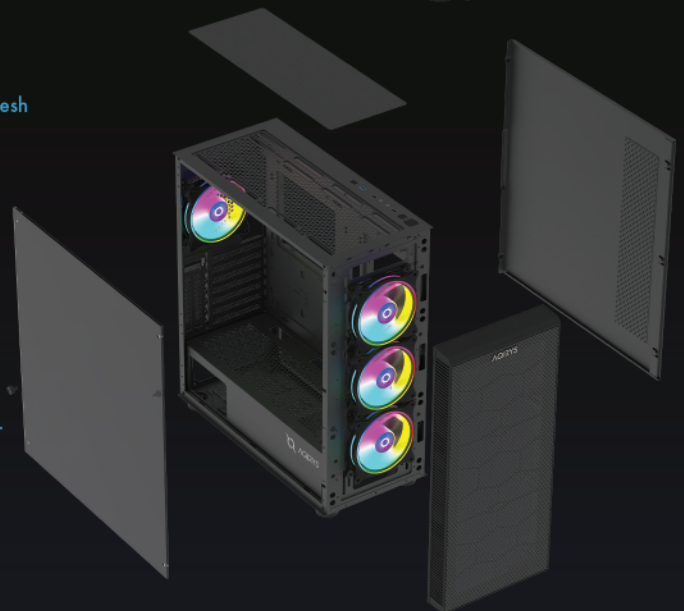

NAOS

P R O

ALL ABOUT GAMING

4 FANS

RF REMOTE

ATX

ARGB

TEMPERED GLASS

USB Type-C

USB 3.0

- ATX midi-tower PC case without PSU
- Transparent side panel made of tempered glass
- ARGB lighting controlled by a dedicated button and remote control
- Preinstalled PWM + ARGB controller
- Includes four 120 mm ARGB illuminated fans with PWM support
- Supports a maximum of 12 120 mm fans or five 140 mm fans
- Three magnetic dust filters (top, front and side panel), a detachable dust filter in the bottom
- Water-cooling ready - supported radiators: front 120/140/240/280/360 mm, top 120/140/240/280/360 mm, back 120 mm

TECHNICAL DATA

Case type:	Midi Tower
Materials:	Tempered Glass (left side panel), 0.7 mm SPCC steel, ABS, Metal mesh
M/B support:	Mini-ITX, Micro-ATX, ATX
PSU support:	ATX, 175 mm maximum length (bottom installation)
VGA support:	420 mm maximum length
CPU cooler support:	160 mm maximum height
Liquid cooling support:	Yes
Drive bays:	3x 3.5", 2x 2.5"
Expansion slots:	7
Front panel I/O:	1x USB Type-C, 1x USB 3.0, 1x USB 2.0, HD Audio
Illumination:	ARGB (included ARGB & PWM hub controller with RF remote)
Supported fans:	12 pieces
Installed fans:	4 pieces
Special features:	removable front panel, removable magnetic dust filter, PSU chamber
Dimensions (LxWxH):	486 x 205 x 474 mm
Weight:	8000 g
Color:	Black
EAN:	5949161381397